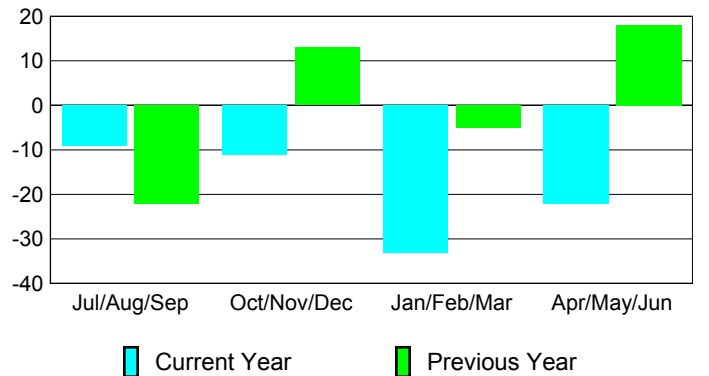

Membership Results
2009-2010

Membership
2008-2009

Month	Net Memb Goal	Actual New Memb	Actual Dropped Memb	Gain/Loss of Memb	Gain/Loss of Memb
Jul/Aug/Sep	10	48	-57	-9	-22
Oct/Nov/Dec	37	53	-64	-11	13
Jan/Feb/Mar	43	26	-59	-33	-5
Apr/May/June	23	48	-70	-22	18
Totals	113	175	-250	-75	4

Membership Results 2009-2010

Goal, New, Dropped, Gain/Loss

Comparison of Membership Gain/Loss

Current Year Compared to the Previous Year

Gender Comparison 2009-2010