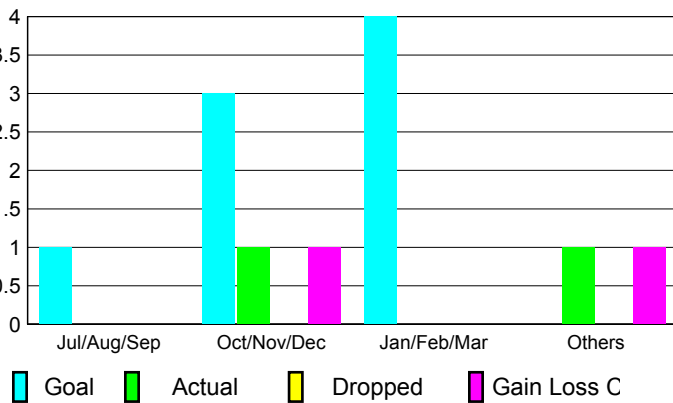

2009-2010 GMT Quarterly Report for District (or Undistricted) **District 2 E1**

GMT: **Shah JOHN 'JACK' R FERGUS**

Location: **TEXAS**

GMT CA: **1**

CLUBS

Club Results
2009-2010

Clubs
2008-2009

Month	New Club Goal	Actual New Clubs	Actual Dropped Clubs	Gain/Loss of Clubs	Gain/Loss of Clubs
Jul/Aug/Sep	1	0	0	0	0
Oct/Nov/Dec	3	1	0	1	1
Jan/Feb/Mar	4	0	0	0	0
Apr/May/June	0	1	0	1	1
Totals	8	2	0	2	2

Club Results 2009-2010

Goal, New, Dropped, Gain/Loss

Comparison of Club Gain/Loss

Current Year Compared to the Previous Year

YTD Status Quo Clubs 2009-2010

Status Quo Clubs Compared to Status Quo Members

MEMBERSHIP

Membership Results
2009-2010

Membership
2008-2009

Month	Net Memb Goal	Actual New Memb	Actual Dropped Memb	Gain/Loss of Memb	Gain/Loss of Memb
Jul/Aug/Sep	10	48	-57	-9	-22
Oct/Nov/Dec	37	53	-64	-11	13
Jan/Feb/Mar	43	26	-59	-33	-5
Apr/May/June	23	48	-70	-22	18
Totals	113	175	-250	-75	4